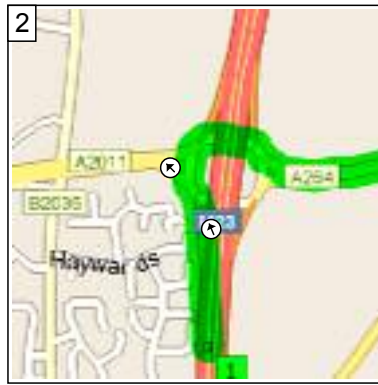

# M23 Exit 10 to near Felbridge

8.6 kilometres; 10 minutes

09:00 0.0 km  
 Depart M23 Exit 10 on Ramp  
 (North) for 0.4 km towards  
 A264 / Crawley / East Grinstead

09:00 0.4 km  
 At roundabout, take the THIRD  
 exit for 0.3 km

09:00 0.7 km  
 Exit roundabout onto A264  
 [Cophorne Road] for 1.0 km

09:01 1.7 km  
 At roundabout, take the  
 SECOND exit for 60 m

09:02 1.8 km  
 Exit roundabout onto A264  
 [Cophorne Common Road] for  
 2.3 km

09:04 4.1 km  
 At roundabout, take the  
 SECOND exit for 0.1 km

09:04 4.2 km  
 Exit roundabout onto A264  
 [Snow Hill] for 3.8 km

09:09 8.0 km  
 Turn RIGHT (West) onto  
 Crawley Down Road for 0.5 km

09:10 8.5 km  
 Turn LEFT (South) onto Local  
 road(s) for 90 m

09:10 8.6 km  
Arrive near Felbridge