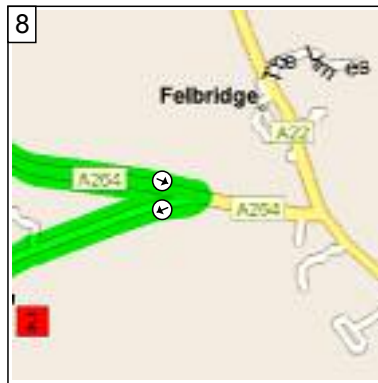

# M23 Exit 10 to near Felbridge

8.6 kilometres; 10 minutes

09:00 0.0 km  
 Depart M23 Exit 10 on Ramp  
 (North) for 0.4 km towards  
 A264 / Crawley / East Grinstead

09:00 0.4 km  
 At roundabout, take the THIRD  
 exit for 0.3 km

09:00 0.7 km  
 Exit roundabout onto A264  
 [Cophorne Road] for 1.0 km

09:01 1.7 km  
 At roundabout, take the  
 SECOND exit for 60 m

09:02 1.8 km  
 Exit roundabout onto A264  
 [Cophorne Common Road] for  
 2.3 km

09:04 4.1 km  
 At roundabout, take the  
 SECOND exit for 0.1 km

09:04 4.2 km  
 Exit roundabout onto A264  
 [Snow Hill] for 3.8 km

09:09 8.0 km  
 Turn RIGHT (West) onto  
 Crawley Down Road for 0.5 km

09:10 8.5 km  
 Turn LEFT (South) onto Local  
 road(s) for 90 m

09:10 8.6 km  
Arrive near Felbridge