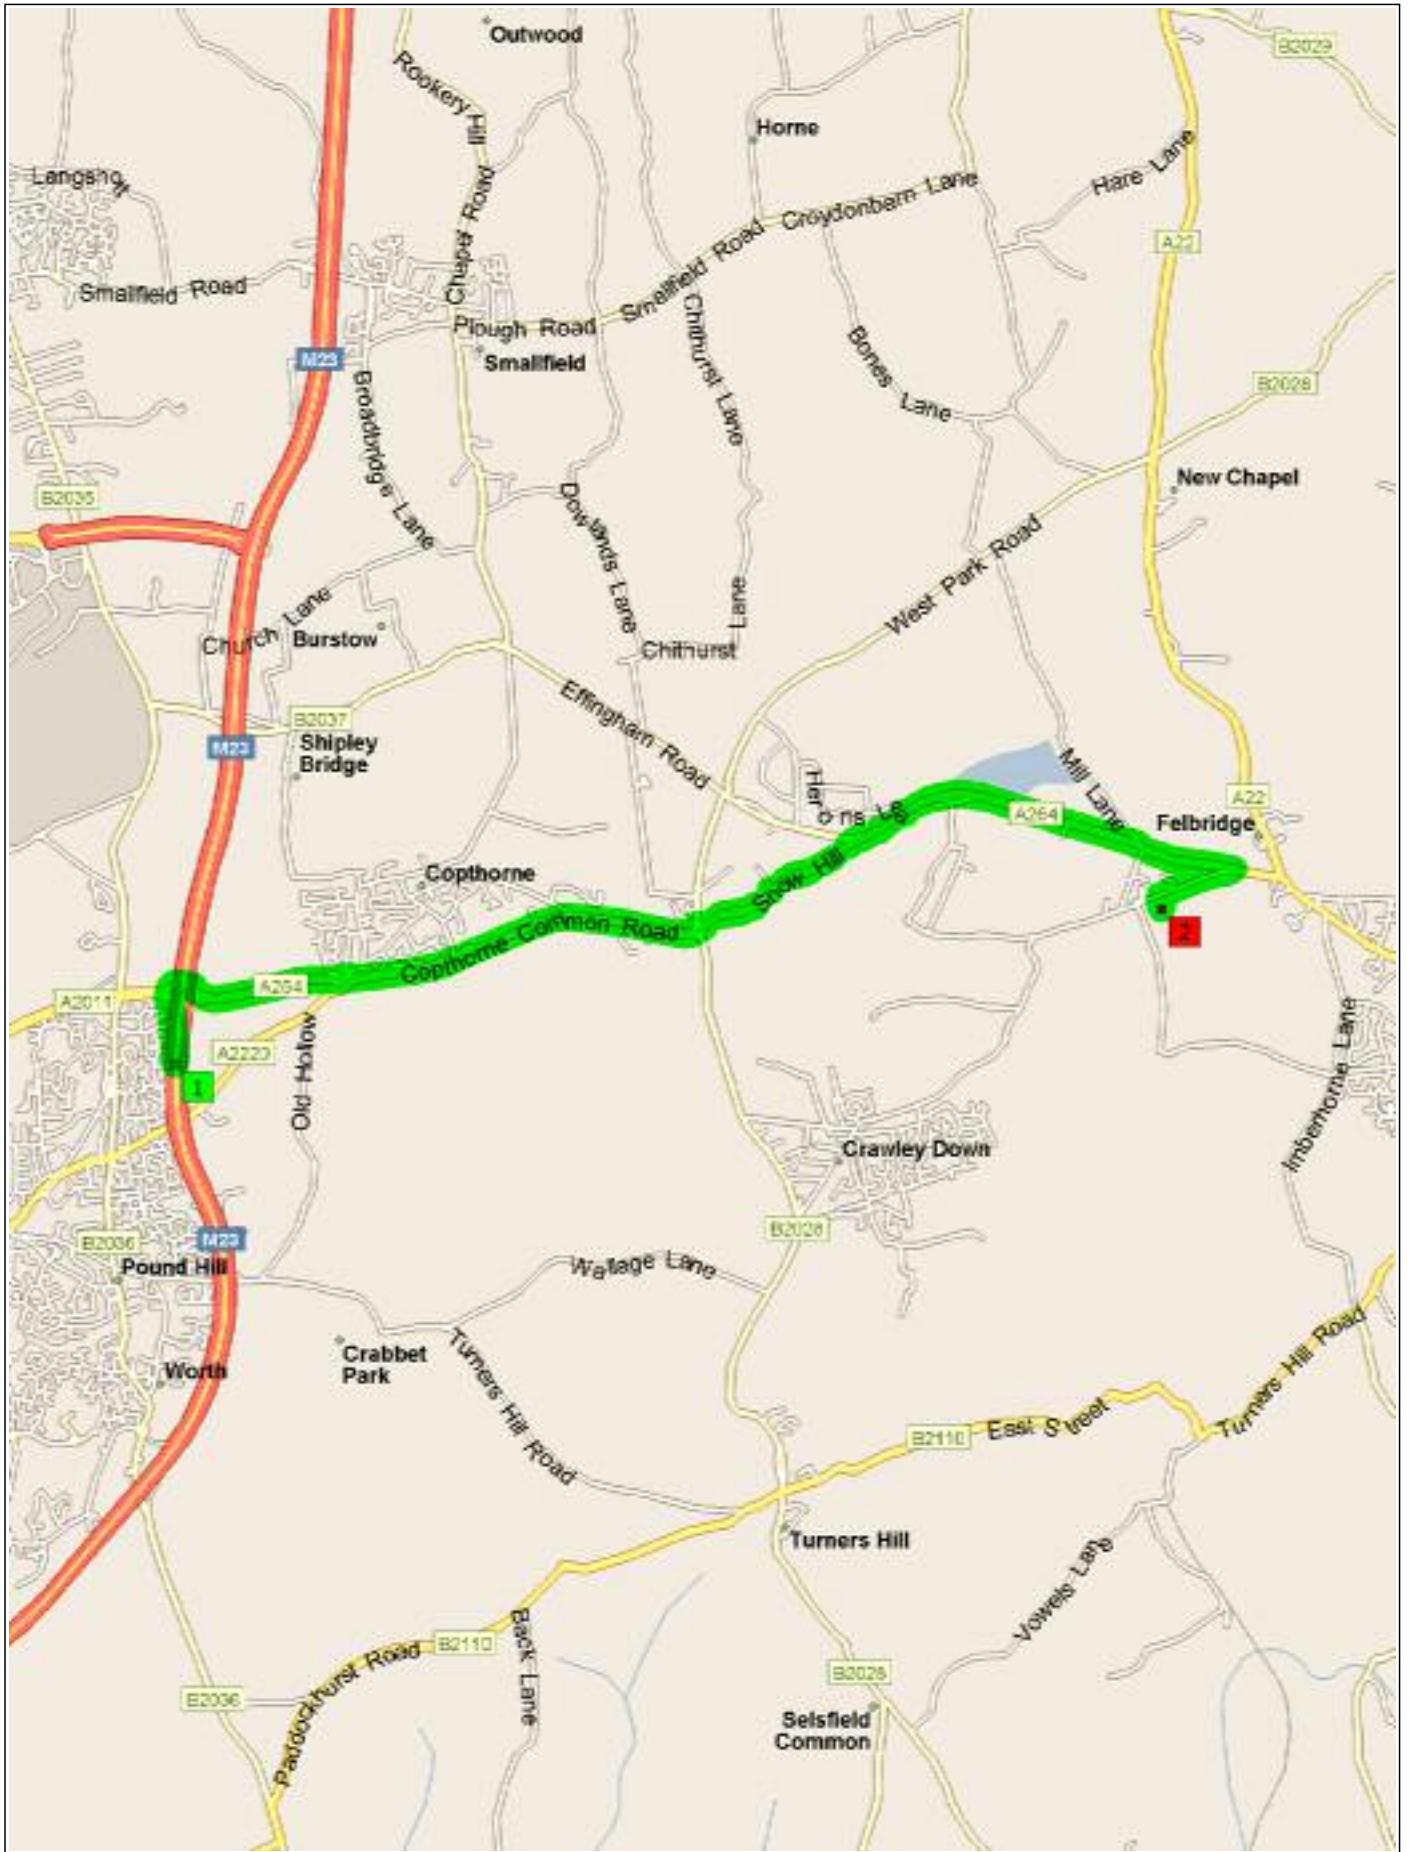

# M23 Exit 10 to near Felbridge

8.6 kilometres; 10 minutes

09:00 0.0 km  
 Depart M23 Exit 10 on Ramp  
 (North) for 0.4 km towards  
 A264 / Crawley / East Grinstead

09:00 0.4 km  
 At roundabout, take the THIRD  
 exit for 0.3 km

09:00 0.7 km  
 Exit roundabout onto A264  
 [Cophorne Road] for 1.0 km

09:01 1.7 km  
 At roundabout, take the  
 SECOND exit for 60 m

09:02 1.8 km  
 Exit roundabout onto A264  
 [Cophorne Common Road] for  
 2.3 km

09:04 4.1 km  
 At roundabout, take the  
 SECOND exit for 0.1 km

09:04 4.2 km  
 Exit roundabout onto A264  
 [Snow Hill] for 3.8 km

09:09 8.0 km  
 Turn RIGHT (West) onto  
 Crawley Down Road for 0.5 km

09:10 8.5 km  
 Turn LEFT (South) onto Local  
 road(s) for 90 m

09:10 8.6 km  
Arrive near Felbridge